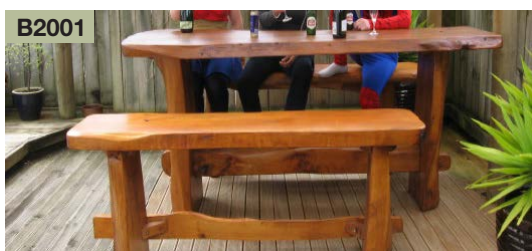

Furniture Bars

New Zealand made generously proportioned bars designed to cope with the elements and high-use environments.

Solid macrocarpa construction with food-safe Elastocure coating ensures you can enjoy the Kiwi lifestyle to the max!

www.bigmacslabs.co.nz

[fb.me/BigMacSlabs](https://www.facebook.com/BigMacSlabs)

2017 Pricing / Furniture Bars

Code	Furniture Bar	1.2m	1.6m	1.8m	2m	2.2m	2.4m	2.8m
B2000	Standard Bar with Kick Rail	\$1,700	\$2,000	\$2,300	\$2,500	\$2,600	\$2,700	\$2,900
B2001	Std Bar no Kick Rail x2 Bar Seats	\$2,750	\$3,050	\$3,450	\$3,750	\$3,950	\$4,050	\$4,350
B2002	Std Bar with Kick Rail x1 Bar Seat x1 Bar Seat with Back	\$3,075	\$3,475	\$3,675	\$3,875	\$4,275	\$4,425	\$4,875
B2003	Std Bar with Kick Rail x2 Bar Seats with Backs x2 Bar Seats	-	-	-	-	\$5,050	\$5,350	\$5,650
B2004	Std Bar with Kick Rail x2 Bar Seats with Backs	\$3,400	\$3,700	\$4,000	\$4,200	\$4,600	\$4,800	\$5,000
B3001	Skinny Bar Leaner (450mm)	\$700	\$750	\$800	\$850	\$900	-	-
B4001	Single Barrel Bar (850-900 deep x 1200 wide)	\$990	\$1,600	-	-	-	-	-
B4002	Barrel Bars with Kick Rail	-	-	-	\$2,700	\$2,800	\$2,850	\$2,900
B4003	Small Bar	\$990	\$1,550	-	-	-	-	-
B450	Bar Top (450mm)	\$450	\$500	\$550	\$600	\$650	-	-
B600	Bar Top (600mm)	\$710	\$760	\$800	\$850	\$895	-	-
B900	Bar Top (900mm)	\$800	\$950	\$1,000	\$1,150	\$1,175	-	-