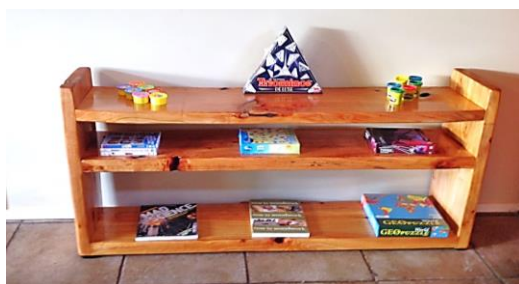

Macrocarpa Bench Seats
20cm deep x 25cm high

	Oiled	Elastocured
1m	\$ 175	\$ 225
1.2m	\$ 225	\$ 275
1.4m	\$ 275	\$ 325
1.8m	\$ 325	\$ 375
2m	\$ 350	\$ 400
2.4m	\$ 375	\$ 425
2.8m	\$ 425	\$ 475
3m	\$ 450	\$ 500

Stump Seats \$80 or \$100

**All Pricing includes GST
And excludes Delivery
Pukeko's: Large \$45 Small \$29**

Big Mac Slabs Furniture is pleased to support PLAYSPACE & GREEN PAVLOVA Conference in Wellington on the 17th-19th of May. For more information about the event and open space trends within the industry go to: www.nzrecreation.org.nz/Site/develop/events/Playspaces.aspx

Shelving & Display

Our shelving systems are 30cm deep and come standard at 70cm high, however we can custom make to suit your requirements

	Interior	Exterior
1.2m wide	\$ 600 Oiled	\$ 750 Elastocured
1.5m wide	\$ 700 Oiled	\$ 850 Elastocured
1.8m wide	\$ 800 Oiled	\$ 950 Elastocured