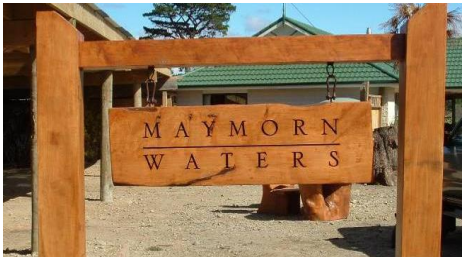

BIG MAC SLABS SIGNAGE

Custom made signage can be made to almost any size timber and the font size can be from 60mm high to 700mm high.

The timber is usually Macrocarpa, however if required other timbers can be arranged. The lettering can be Natural, Black or White or you can supply paint.

The coating is usually our specially formulated elastomeric U.V. resistant membrane, however if customers prefer alternative coatings or natural this can be arranged.

www.bigmacslabs.co.nz

Free Phone 0508 BIG MAC

MAKE THE MOST OF YOUR OUTDOORS

Free Phone 0508 BIG MAC (244 622)
Plimmerton Outdoor Centre / State Highway 1
Paraparaumu Creative Centre / 289 Mazengarb Road
admin@bigmacslabs.co.nz