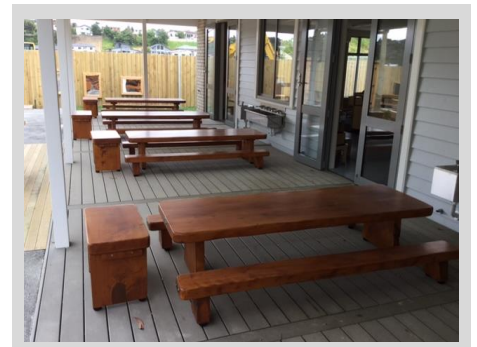

Sustainable Solutions

Big Mac Slabs Furniture comes with Authenticity papers so you know you are purchasing sustainably sourced & manufactured quality products designed to cope with NZ conditions.

Table settings Bollards

Park benches Signs

Play equipment Seating

Shade Sails

As New Zealand has the highest UV in the world Shade sails are an economic protection option. Canvasland has an outstanding history of providing quality at a reasonable price so check them out at: www.canvasland.co.nz