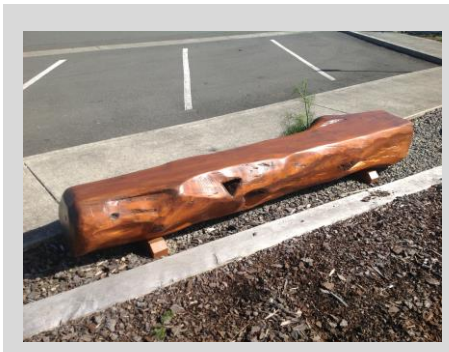

Sustainable Solutions

Big Mac Slabs Furniture comes with Authenticity papers so you know you are purchasing sustainably sourced & manufactured quality products designed to cope with NZ conditions.

Table settings Bollards

Park benches Signs

Play equipment Seating

Shade Sails

As New Zealand has the highest UV in the world Shade sails are an economic protection option. Canvasland has an outstanding history of providing quality at a reasonable price so check them out at: www.canvasland.co.nz