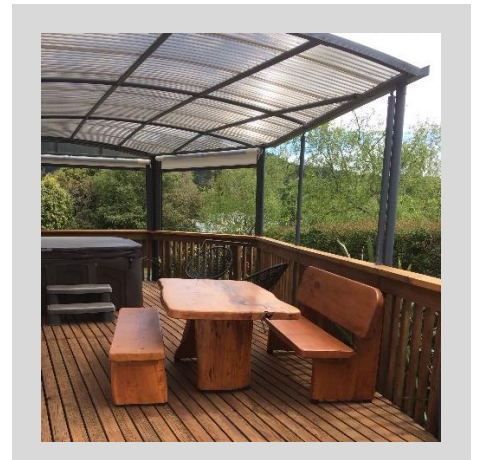

The Festival of Pots & Garden Art

If you are yet to experience this event – find time to visit!

Set in the beautiful Anam Cara Gardens in Otaki – it is a real inspiration of what you can create at home.

Photo Comp:

Get your photo's of your furniture in action in by Feb 12 to go in the draw for a \$600 Big Mac Slabs Furniture Voucher.

Driftwood Antique has been a very popular colour choice this season. It works really well with modern homes and charcoal paving.

Check out these cute Chalets at our
Outdoor Centre in Plimmerton:

BIG MAC
SLABS FURNITURE

MAKE THE MOST OF YOUR OUTDOORS

Free Phone 0508 BIG MAC (244 622)
Plimmerton Outdoor Centre / State Highway 1
Paraparaumu Creative Centre / 289 Mazengarb Road
fb.me@BigMacSlabs / admin@bigmacslabs.co.nz