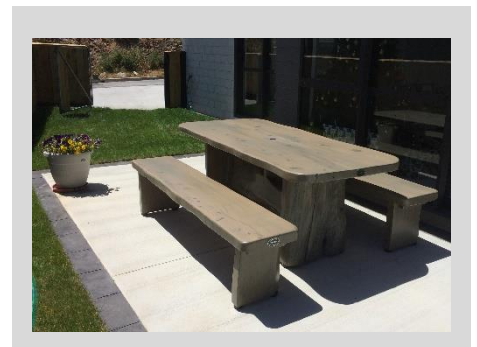

BIG MAC
SLABS FURNITURE

MAKE THE MOST OF YOUR OUTDOORS

Free Phone 0508 BIG MAC (244 622)
Plimmerton Outdoor Centre / State Highway 1
Paraparaumu Creative Centre / 289 Mazengarb Road
fb.me@BigMacSlabs / admin@bigmacslabs.co.nz