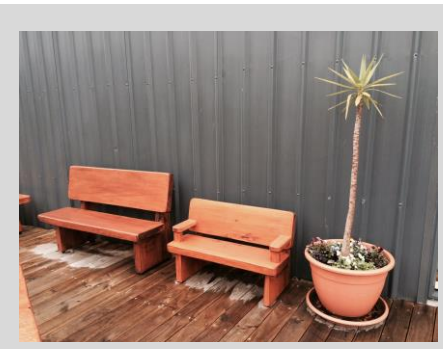

## Big Mac Slabs Products

Table settings    Bollards

Park benches    Signs

Play equipment    Seating

Shelving    Creative Spaces

Storage    Coat Racks

## Seating Options

Check out our website or ask us about our HUGE range of seating for your preschool or email us and we can send you flyers & pictures.

MAKE THE MOST OF YOUR OUTDOORS

Free Phone 0508 BIG MAC (244 622)  
Plimmerton Outdoor Centre / State Highway 1  
Paraparaumu Creative Centre / 289 Mazengarb Road  
fb.me@BigMacSlabs / admin@bigmacslabs.co.nz