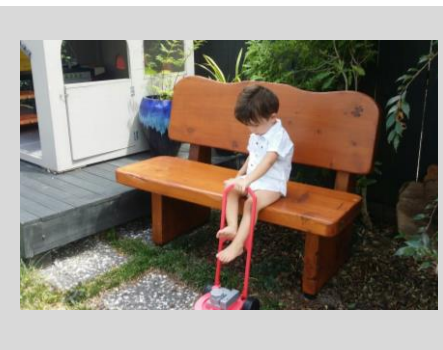

## Big Mac Slabs Products

Table settings    Bollards

Park benches    Signs

Play equipment    Seating

Shelving    Creative Spaces

Storage    Coat Racks

## Seating Options

Check out our website or ask us about our HUGE range of seating for your preschool or email us and we can send you flyers & pictures.

MAKE THE MOST OF YOUR OUTDOORS

Free Phone 0508 BIG MAC (244 622)  
Plimmerton Outdoor Centre / State Highway 1  
Paraparaumu Creative Centre / 289 Mazengarb Road  
fb.me@BigMacSlabs / admin@bigmacslabs.co.nz