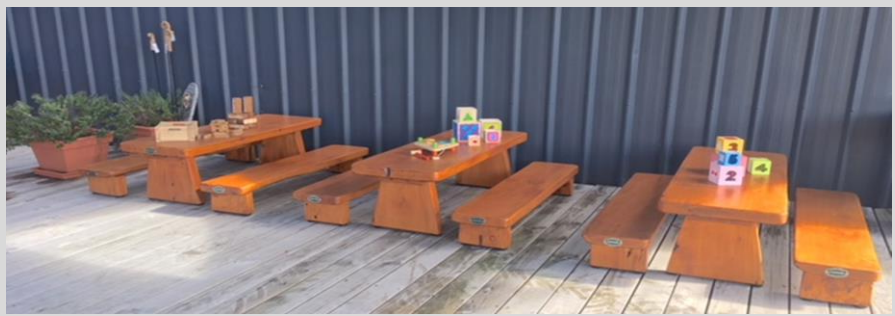

Kai & Art Tables

Talk to us about your Table & Seating requirements. Tables come in all sizes to suit your application.

Divider Fences

Open plan facilities can be easily adapted to accommodate changing ages in your roles with these Divider Fences.

Log & Block Seats

Log Seats encourage an appreciation of nature whilst providing a play structure & seating to a nature play area.

Filters & Fountains

www.filtersandfountains.co.nz

Big Mac Slabs Products

Table settings Creative Spaces Signs
Park benches Storage Coat Racks
Play equipment Seating Dividers