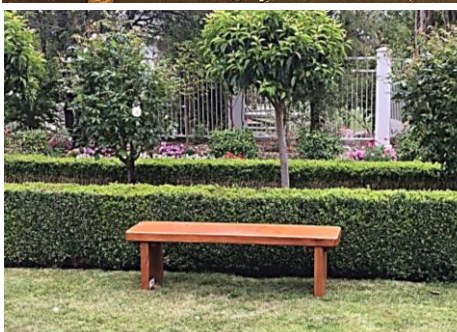

Retirement Village Furniture *"the natural choice"*

Big Mac Slabs Furniture specialises in providing quality, stable, low maintenance, environmentally friendly furniture to meet the needs of people with physical challenges. Nationwide we assist people of all ages to enjoy the outdoors. A selection of our products are displayed here. Contact us for specific products

This range of table settings features small arms on the seats and a tilt on the seat so it is easier for the elderly to get up. The range below has no arms and is well suited for family visiting area's.

Park Benches & Swing Seats

Encourage residents to get out for a walk with strategically placed seating.

Bench seats are ideal by doorways & in porches so people can put things down to open the door.

www.bigmacslabs.co.nz