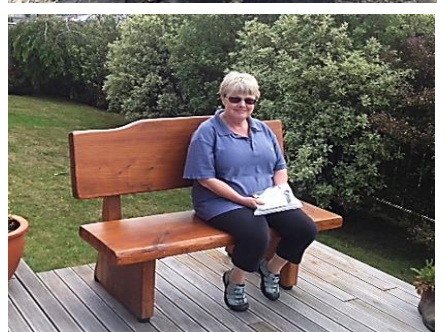

Retirement Village Furniture *"the natural choice"*

Big Mac Slabs Furniture specialises in providing quality, stable, low maintenance, environmentally friendly furniture to meet the needs of people with physical challenges. Nationwide we assist people of all ages to enjoy the outdoors. A selection of our products are displayed here. Contact us for specific products

This range of table settings features small arms on the seats and a tilt on the seat so it is easier for the elderly to get up. The range below has no arms and is well suited for family visiting area's.

Park Benches & Swing Seats

Encourage residents to get out for a walk with strategically placed seating.

Bench seats are ideal by doorways & in porches so people can put things down to open the door.

www.bigmacslabs.co.nz