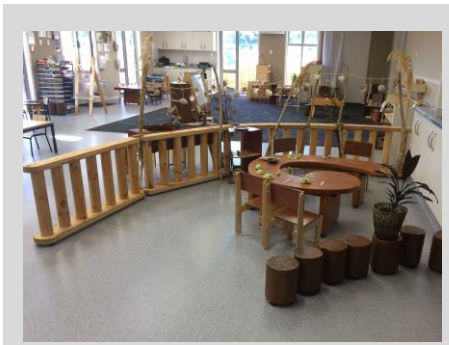

## **Big Mac Slabs Products**

Table settings   Creative Spaces   Signs

Park Benches   Storage   Coat Racks

Play equipment   Seating   Dividers

Fencing solutions

MAKE THE MOST OF YOUR OUTDOORS

Free Phone 0508 BIG MAC (244 622)  
Plimmerton Outdoor Centre / State Highway 1  
Paraparaumu Creative Centre / 289 Mazengarb Road  
[fb.me@BigMacSlabs](https://www.facebook.com/BigMacSlabs) / [admin@bigmacslabs.co.nz](mailto:admin@bigmacslabs.co.nz)