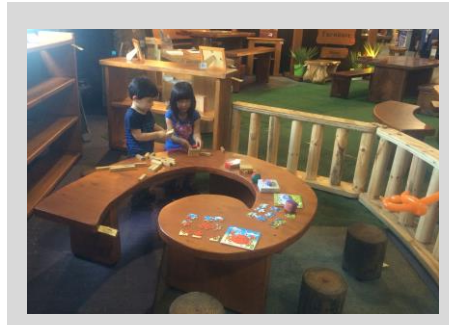

## **Big Mac Slabs Products**

Table settings   Creative Spaces   Signs

Park Benches   Storage   Coat Racks

Play equipment   Seating   Dividers

Fencing solutions

MAKE THE MOST OF YOUR OUTDOORS

Free Phone 0508 BIG MAC (244 622)  
Plimmerton Outdoor Centre / State Highway 1  
Paraparaumu Creative Centre / 289 Mazengarb Road  
[fb.me@BigMacSlabs](https://www.facebook.com/BigMacSlabs) / [admin@bigmacslabs.co.nz](mailto:admin@bigmacslabs.co.nz)