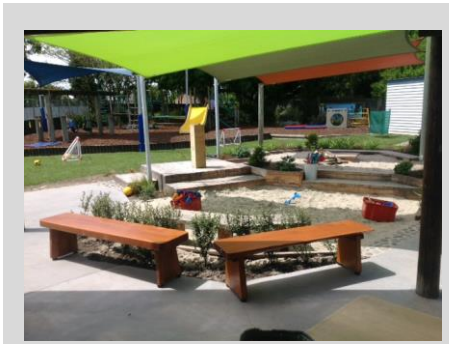

## **Big Mac Slabs Products**

Table settings   Creative Spaces   Signs

Park Benches   Storage   Coat Racks

Play equipment   Seating   Dividers

Fencing solutions

MAKE THE MOST OF YOUR OUTDOORS

Free Phone 0508 BIG MAC (244 622)  
Plimmerton Outdoor Centre / State Highway 1  
Paraparaumu Creative Centre / 289 Mazengarb Road  
[fb.me@BigMacSlabs](https://www.facebook.com/BigMacSlabs) / [admin@bigmacslabs.co.nz](mailto:admin@bigmacslabs.co.nz)