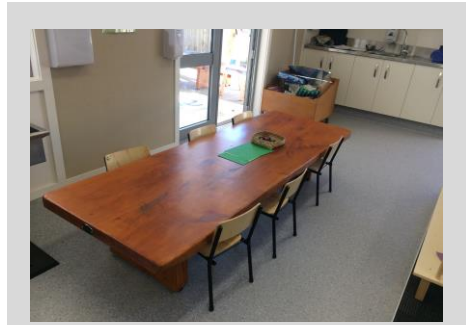

## **Big Mac Slabs Products**

Table settings   Creative Spaces   Signs

Park Benches   Storage   Coat Racks

Play equipment   Seating   Dividers

Fencing solutions

MAKE THE MOST OF YOUR OUTDOORS

Free Phone 0508 BIG MAC (244 622)  
Plimmerton Outdoor Centre / State Highway 1  
Paraparaumu Creative Centre / 289 Mazengarb Road  
[fb.me@BigMacSlabs](https://www.facebook.com/BigMacSlabs) / [admin@bigmacslabs.co.nz](mailto:admin@bigmacslabs.co.nz)