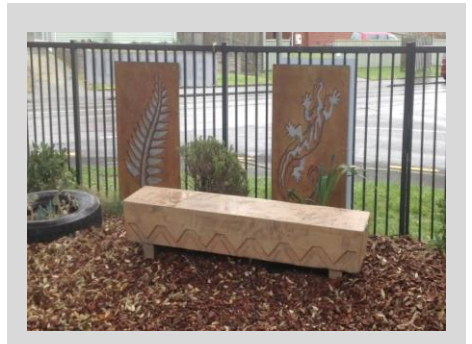

## **Big Mac Slabs Products**

Table settings   Creative Spaces   Signs

Park Benches   Storage   Coat Racks

Play equipment   Seating   Dividers

Fencing solutions

MAKE THE MOST OF YOUR OUTDOORS

Free Phone 0508 BIG MAC (244 622)  
Plimmerton Outdoor Centre / State Highway 1  
Paraparaumu Creative Centre / 289 Mazengarb Road  
[fb.me@BigMacSlabs](https://www.facebook.com/BigMacSlabs) / [admin@bigmacslabs.co.nz](mailto:admin@bigmacslabs.co.nz)