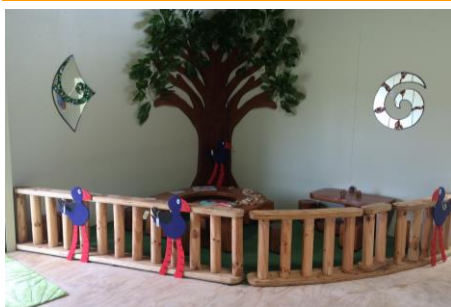

**Sustainable
Storage
& Divider Fences**
Big Mac Slabs
The natural choice

Macrocarpa Bookshelf
300 deep x 1100mm high
4 Shelf Unit

Width	Oiled	Elastocured
1m	\$ 550	\$ 690
1.2m	\$ 695	\$ 800
1.8m	\$ 895	\$ 955
2m	\$ 995	\$ 1,150
2.4m	\$ 1,300	\$ 1,500

Macrocarpa Bookshelf
Options:
Oiled: Interior use only
1 year warrantee
Elastocure: Exterior or Interior
2 year warrantee
Top shelf overhanging
Total depth 350mm Add \$75
Clear coat: Interior only
Elastocure pricing

Macrocarpa Bookshelf
300 deep x 700mm high
3 Shelf Unit

Width	Oiled	Elastocured
1m	\$ 550	\$ 670
1.2m	\$ 595	\$ 700
1.8m	\$ 795	\$ 895
2m	\$ 895	\$ 995
2.4m	\$ 1,050	\$ 1,150

Macrocarpa & Pine Laminate Fencing
Senior Fencing 620mm high (Curved or Straight) Junior Fencing 540mm high (Straight only)
Oiled Finish – Interior Only – 1 year warrantee