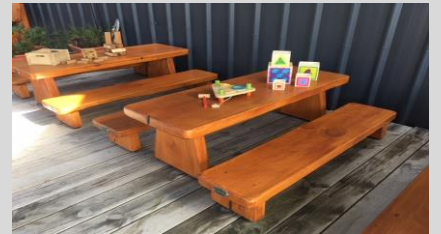

Those of you in the Wellington Region over the next two weekends – Prepare to be inspired at The Kapiti Arts Trail.

Our Creative Centre is one of the main Hubs with over 30 artists showcasing indoor & outdoor Art & Sculpture. Please tell your clients, friends & colleagues about this

The Urban range is popular for both commercial & residential use.

3m settings are excellent for crowds and make a BIG impact.

The Driftwood colourway provides a subtle natural element.

Bar Leaners are space efficient.

Hospitality Love the durability of our furniture.

You will find Big Mac Furniture in Hospitality, Tourism, Golf Courses and all manner of Public spaces

Early Childhood Centre's love the durability & stability of our Pre-School range.