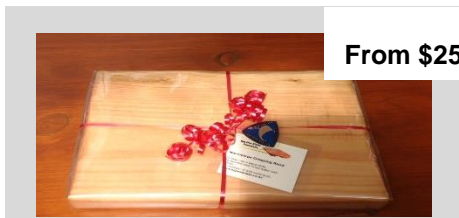

**Seasons Greetings**

from

**The Big Mac Team**

1001

1001

B2002

**Family coming for Christmas? We have Tables & Bars to fit large or small families.**

Style 1001 1.4m \$2,450 1.8m \$2,950 2m \$3,100 2.4m \$3,250 3m \$3,600

Style B2002 1.2m \$3,075 1.6m \$3,475 1.8m \$3,675 2m \$3,875 2.4m \$4,425

From \$25

Leaners from \$700

Above: Straight Curve Garden Edging Wall Panels by Etch, Cut & Design \$135

Below: Park Benches from \$650