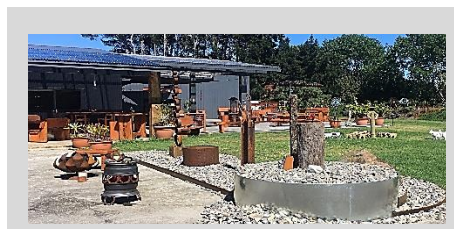

**Kapiti Wood Fires**

**Etch Cut & Design**

**Straight Curve Garden Edging**

**Sunrans Spa's**

**& over 30 Artists**

Indoors or Outdoors – Big Mac Slabs Furniture has inspirations for your Home & Garden!

If you are travelling or have visitors over the holidays – we would love to see you at either of our sites.

**Seasons Greetings**

from

**The Big Mac Team**

1001

1001

B2002

**Family coming for Christmas? We have Tables & Bars to fit large or small families.**

Style 1001 1.4m \$2,450 1.8m \$2,950 2m \$3,100 2.4m \$3,250 3m \$3,600

Style B2002 1.2m \$3,075 1.6m \$3,475 1.8m \$3,675 2m \$3,875 2.4m \$4,425

From \$25

Leaners from \$700

Above: Straight Curve Garden Edging Wall Panels by Etch, Cut & Design \$135

Below: Park Benches from \$650