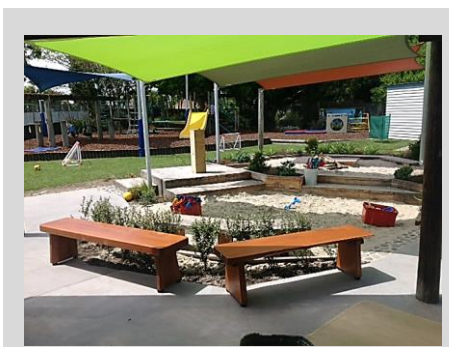

Tuatara Coat racks

Available in a range of sizes and with indoor or outdoor coatings.

Divider Fences

Now come in 2 designs for Under & Over 2's in straight and curved.

Fun Fence Panels

If you want to soften your child fencing, laminated pine panels are an economic and fun solution.

Table settings Creative Spaces Signs

Park Benches Storage Coat Racks

Play equipment Seating Dividers

Fencing solutions Shelving

MAKE THE MOST OF YOUR OUTDOORS

Free Phone 0508 BIG MAC (244 622)
Plimmerton Outdoor Centre / State Highway 1
Paraparaumu Creative Centre / 289 Mazengarb Road
[fb.me@BigMacSlabs](https://www.facebook.com/BigMacSlabs) / admin@bigmacslabs.co.nz