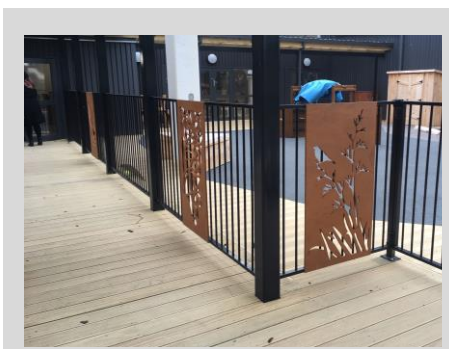

Tuatara Coat racks

Available in a range of sizes and with indoor or outdoor coatings.

Divider Fences

Now come in 2 designs for Under & Over 2's in straight and curved.

Fun Fence Panels

If you want to soften your child fencing, laminated pine panels are an economic and fun solution.

For security fencing check out:

www.warner.co.nz

Shade Protection

Canvasland have proven their products stand up to NZ conditions in the education sector for decades.

www.canvasland.co.nz

Big Mac Slabs Products

Table settings Creative Spaces Signs

Park Benches Storage Coat Racks

Play equipment Seating Dividers

Fencing solutions Shelving

MAKE THE MOST OF YOUR OUTDOORS

Free Phone 0508 BIG MAC (244 622)
Plimmerton Outdoor Centre / State Highway 1
Paraparaumu Creative Centre / 289 Mazengarb Road
[fb.me@BigMacSlabs](https://www.facebook.com/BigMacSlabs) / admin@bigmacslabs.co.nz