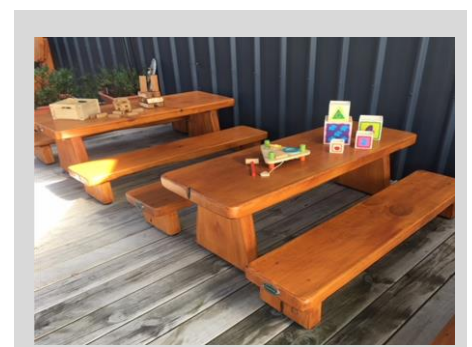

Tuatara Coat racks

Available in a range of sizes and with indoor or outdoor coatings.

Divider Fences

Now come in 2 designs for Under & Over 2's in straight and curved.

Fun Fence Panels

If you want to soften your child fencing, laminated pine panels are an economic and fun solution.

For security fencing check out:

www.warner.co.nz

Shade Protection

Canvasland have proven their products stand up to NZ conditions in the education sector for decades.

www.canvasland.co.nz

Big Mac Slabs Products

Table settings Creative Spaces Signs

Park Benches Storage Coat Racks

Play equipment Seating Dividers

Fencing solutions Shelving

MAKE THE MOST OF YOUR OUTDOORS

Free Phone 0508 BIG MAC (244 622)
Plimmerton Outdoor Centre / State Highway 1
Paraparaumu Creative Centre / 289 Mazengarb Road
[fb.me@BigMacSlabs](https://www.facebook.com/BigMacSlabs) / admin@bigmacslabs.co.nz