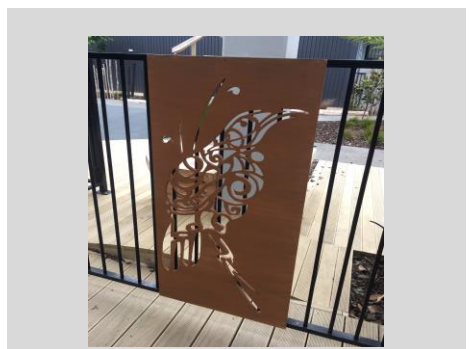

Christmas 2018 Early Education Newsletter

www.bigmacslabs.co.nz

Encourage sustainability and nature awareness with Big Mac Slabs Furniture in your center!

Kai, Art & Activity Tables

Talk to us about your Table & Seating requirements. Tables & Seats come in all sizes to suit your application.

Tuatara Coat racks

Available in a range of sizes and with indoor or outdoor coatings.

Divider Fences

Now come in 2 designs for Under & Over 2's in straight and curved.

Fun Fence Panels

If you want to soften your child fencing, laminated pine panels are an economic and fun solution.

For security fencing check out:

www.warner.co.nz

Shade Protection

Canvasland have proven their products stand up to NZ conditions in the education sector for decades.

www.canvasland.co.nz

Big Mac Slabs Products

Table settings Creative Spaces Signs

Park Benches Storage Coat Racks

Play equipment Seating Dividers

Fencing solutions Shelving

MAKE THE MOST OF YOUR OUTDOORS

Free Phone 0508 BIG MAC (244 622)
Plimmerton Outdoor Centre / State Highway 1
Paraparaumu Creative Centre / 289 Mazengarb Road
[fb.me@BigMacSlabs](https://www.facebook.com/BigMacSlabs) / admin@bigmacslabs.co.nz