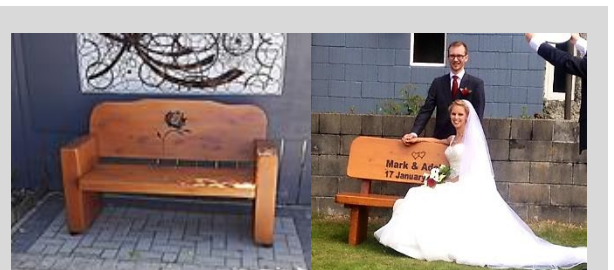

Indoors or Outdoors – Big Mac Slabs Furniture has the solution for YOU!

Photo Competition

Send us a picture of Big Mac Slabs Furniture and go in the draw for a

\$600 Big Mac Voucher

Family coming for Easter? We have Tables & Bars to fit large or small families.

Style 2001 1.4m \$2,450 1.8m \$2,950 2m \$3,100 2.4m \$3,250 3m \$3,600

Style B2002 1.2m \$3,075 1.6m \$3,475 1.8m \$3,675 2m \$3,875 2.4m \$4,425

BIG MAC
SLABS FURNITURE

MAKE THE MOST OF YOUR OUTDOORS

Free Phone 0508 BIG MAC (244 622)
Plimmerton Outdoor Centre / State Highway 1
Paraparaumu Creative Centre / 289 Mazengarb Road
fb.me@BigMacSlabs / admin@bigmacslabs.co.nz