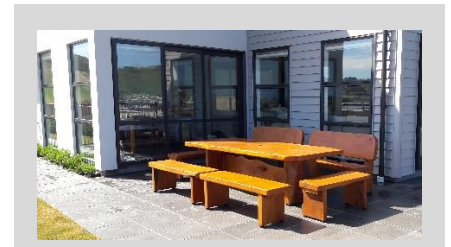

Indoors or Outdoors – Big Mac Slabs Furniture has the solution for YOU!

Photo Competition

Send us a picture of Big Mac Slabs Furniture and go in the draw for a

\$600 Big Mac Voucher

Family coming for Easter? We have Tables & Bars to fit large or small families.

Style 2001 1.4m \$2,450 1.8m \$2,950 2m \$3,100 2.4m \$3,250 3m \$3,600

Style B2002 1.2m \$3,075 1.6m \$3,475 1.8m \$3,675 2m \$3,875 2.4m \$4,425

BIG MAC
SLABS FURNITURE

MAKE THE MOST OF YOUR OUTDOORS

Free Phone 0508 BIG MAC (244 622)
Plimmerton Outdoor Centre / State Highway 1
Paraparaumu Creative Centre / 289 Mazengarb Road
fb.me@BigMacSlabs / admin@bigmacslabs.co.nz