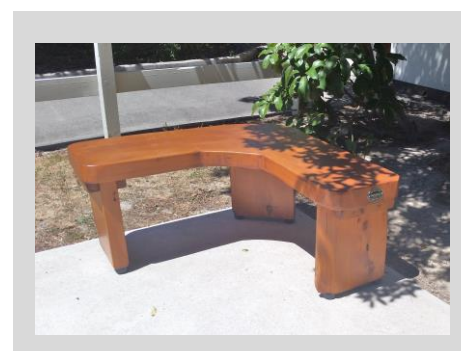

Koru Table / Seat \$1200

1.35m x 1500 x 450 or 300mm high

Table settings

Ideal for Outdoor Learning, Team meetings and Lunch Breaks.

Weather Protection

Canvasland provides brilliant weather protection for outdoor spaces.

Check out their options at:

www.canvasland.co.nz

Winter Hydration & Health

Economic solutions for water.

www.filtersandfountains.co.nz

Big Mac Slabs Products

Table sets Creative Spaces Signs

Park Benches Storage Tables

Play equipment Seating Bollards

www.canvasland.co.nz

www.filtersandfountains.co.nz

BIG MAC
SLABS FURNITURE

MAKE THE MOST OF YOUR OUTDOORS

Free Phone 0508 BIG MAC (244 622)
Plimmerton Outdoor Centre / State Highway 1
Paraparaumu Creative Centre / 289 Mazengarb Road
fb.me@BigMacSlabs / admin@bigmacslabs.co.nz