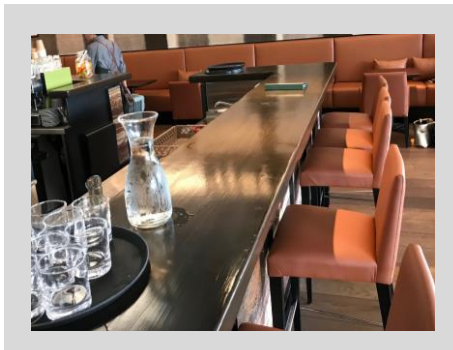

2019

Winter Hospitality Newsletter

www.bigmacslabs.co.nz

With less daylight hours, people need a reason to leave home and visit you – Is your business inviting? Let us help!

Bar & Counter Tops

Customers LOVE to lean on a bar with a bevy – If you want to be the ultimate Leaning spot - check out some of the range on our website and download a brochure. Bars from $700

Put a touch of Nature into your brand image with your signage, tables, Bars or Seating so your customers have a true Kiwi Experience and appreciate your sustainable business.

Custom Signage

Email us for a Free Quote

Table Settings

Transform your indoor spaces with new tables - check out some of the range in this newsletter or go to our website. 1.8m $1710incl GST

Give your business some Kiwi Culture today!

MAKE THE MOST OF YOUR OUTDOORS

Free Phone 0508 BIG MAC (244 622)
Plimmerton Outdoor Centre / State Highway 1
Paraparaumu Creative Centre / 289 Mazengarb Road
fb.me@BigMacSlabs / admin@bigmacslabs.co.nz