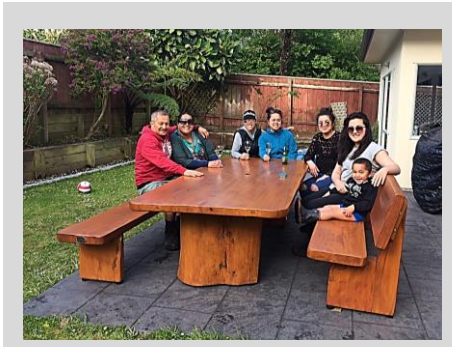

2019

August Hospitality Newsletter

www.bigmacslabs.co.nz

CUSTOMER EXPERIENCE is the key to successful business. The energy in your environment created by your décor, music and team is vital.

Add a touch of Nature into your brand image with your signage, tables, Bars or Seating so your customers have a true Kiwi Experience and appreciate your sustainable business.

Bar & Counter Tops

Customers LOVE to lean on a bar with a bevy – If you want to be the ultimate Leaning spot - check out some of the range on our website and download a brochure. Bars from $700

Table Settings

Transform your indoor spaces with new tables - check out our website or email for info. 1.8m set $1710incl GST

NEED HELP?

Email some pictures and we can give you some suggestions for new & refurbished options.

Indoors or Outdoors – we have durable solutions for You!

MAKE THE MOST OF YOUR OUTDOORS

Free Phone 0508 BIG MAC (244 622)
Plimmerton Outdoor Centre / State Highway 1
Paraparaumu Creative Centre / 289 Mazengarb Road
fb.me@BigMacSlabs / admin@bigmacslabs.co.nz