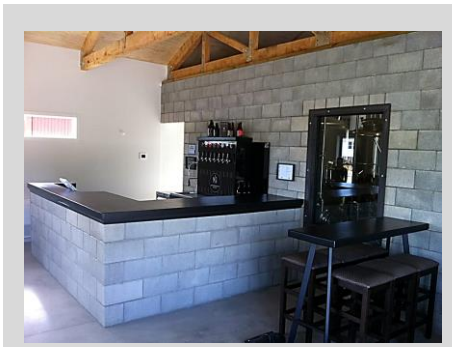

2019

August Hospitality Newsletter

www.bigmacslabs.co.nz

CUSTOMER EXPERIENCE is the key to successful business. The energy in your environment created by your décor, music and team is vital.

Add a touch of Nature into your brand image with your signage, tables, Bars or Seating so your customers have a true Kiwi Experience and appreciate your sustainable business.

Bar & Counter Tops

Customers LOVE to lean on a bar with a bevy – If you want to be the ultimate Leaning spot - check out some of the range on our website and download a brochure. Bars from $700

Table Settings

Transform your indoor spaces with new tables - check out our website or email for info. 1.8m set $1710incl GST

NEED HELP?

Email some pictures and we can give you some suggestions for new & refurbished options.

Indoors or Outdoors – we have durable solutions for You!

MAKE THE MOST OF YOUR OUTDOORS

Free Phone 0508 BIG MAC (244 622)
Plimmerton Outdoor Centre / State Highway 1
Paraparaumu Creative Centre / 289 Mazengarb Road
fb.me@BigMacSlabs / admin@bigmacslabs.co.nz