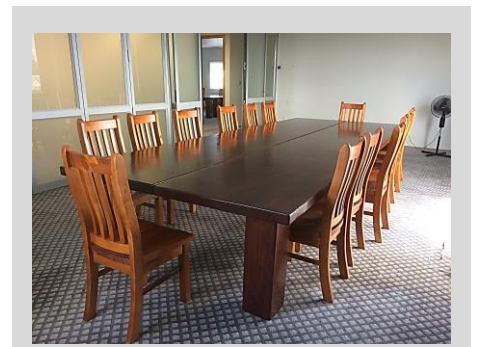

2019

August Hospitality Newsletter

www.bigmacslabs.co.nz

CUSTOMER EXPERIENCE is the key to successful business. The energy in your environment created by your décor, music and team is vital.

Add a touch of Nature into your brand image with your signage, tables, Bars or Seating so your customers have a true Kiwi Experience and appreciate your sustainable business.

Bar & Counter Tops

Customers LOVE to lean on a bar with a bevy – If you want to be the ultimate Leaning spot - check out some of the range on our website and download a brochure. Bars from $700

Table Settings

Transform your indoor spaces with new tables - check out our website or email for info. 1.8m set $1710incl GST

NEED HELP?

Email some pictures and we can give you some suggestions for new & refurbished options.

Indoors or Outdoors – we have durable solutions for You!

MAKE THE MOST OF YOUR OUTDOORS

Free Phone 0508 BIG MAC (244 622)
Plimmerton Outdoor Centre / State Highway 1
Paraparaumu Creative Centre / 289 Mazengarb Road
fb.me@BigMacSlabs / admin@bigmacslabs.co.nz