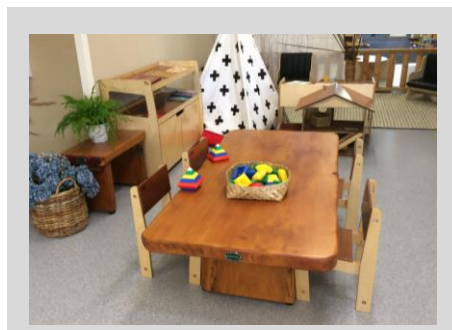

Winter 2019 Early Education Newsletter

www.bigmacslabs.co.nz

Congratulations to:

Nuanua Kindy

Lucky winners of a Koru Table

Koru Table / Seat \$1200

1.35m x 1500 x 450 or 300mm high

Kai, Art & Activity Tables

Outdoor Table sets start at 1.2m and are \$1200 and come up to 3m.

Bookshelves

1.2m wide Oiled \$695 Outdoor \$800

Available up to 2.4m - 3 or 4 shelf

Fun Coat Rack Panels

Tuatara & Fern Coat Racks come in 3 sizes to store bags & coats.