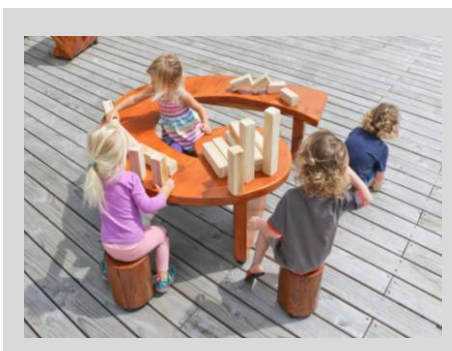

BIG MAC
SLABS FURNITURE

MAKE THE MOST OF YOUR OUTDOORS

Free Phone 0508 BIG MAC (244 622)

Plimmerton Outdoor Centre / State Highway 1

Paraparaumu Creative Centre / 289 Mazengarb Road

fb.me@BigMacSlabs / admin@bigmacslabs.co.nz