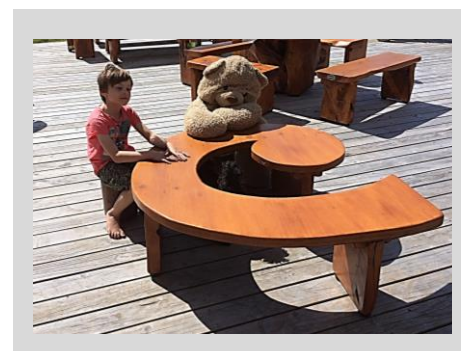

Outdoor Table sets start at 1.2m and are \$1200 and come up to 3m.

Bookshelves

1.2m wide Oiled \$695 Outdoor \$800

Available up to 2.4m - 3 or 4 shelf

Fun Coat Rack Panels

Tuatara & Fern Coat Racks come in 3 sizes to store bags & coats.

Signage

Make your facility stand out – talk to us about your new Sign.

Winter Hydration & Health

www.filtersandfountains.co.nz

Big Mac Slabs Products

Table sets Creative Spaces Signs

Park Benches Storage Coat Racks

Play equipment Seating Dividers

Fencing solutions Shelving

BIG MAC
SLABS FURNITURE

MAKE THE MOST OF YOUR OUTDOORS

Free Phone 0508 BIG MAC (244 622)

Plimmerton Outdoor Centre / State Highway 1

Paraparaumu Creative Centre / 289 Mazengarb Road