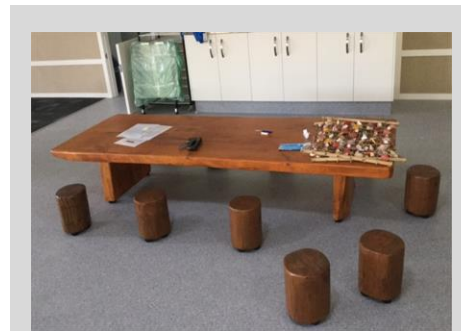

Winter 2019 Early Education Newsletter

www.bigmacslabs.co.nz

Congratulations to:

Nuanua Kindy

Lucky winners of a Koru Table

Koru Table / Seat \$1200

1.35m x 1500 x 450 or 300mm high

Kai, Art & Activity Tables

Outdoor Table sets start at 1.2m and are \$1200 and come up to 3m.

Bookshelves

1.2m wide Oiled \$695 Outdoor \$800

Available up to 2.4m - 3 or 4 shelf

Fun Coat Rack Panels

Tuatara & Fern Coat Racks come in 3 sizes to store bags & coats.