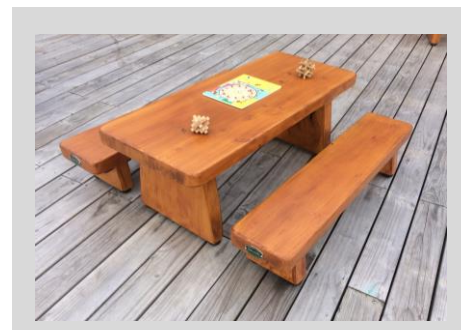

Winter 2019 Early Education Newsletter

www.bigmacslabs.co.nz

Congratulations to:

Nuanua Kindy

Lucky winners of a Koru Table

Koru Table / Seat \$1200

1.35m x 1500 x 450 or 300mm high

Kai, Art & Activity Tables

Outdoor Table sets start at 1.2m and are \$1200 and come up to 3m.

Bookshelves

1.2m wide Oiled \$695 Outdoor \$800

Available up to 2.4m - 3 or 4 shelf

Fun Coat Rack Panels

Tuatara & Fern Coat Racks come in 3 sizes to store bags & coats.