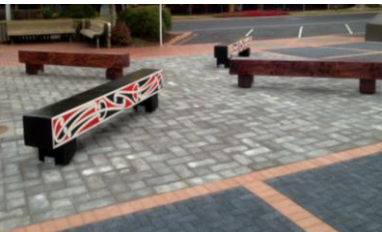

Sustainable Education Furniture

MAKE THE MOST OF YOUR OUTDOORS

Free Phone 0508 BIG MAC (244 622)
 Pimmeton Outdoor Centre / State Highway 1
 Paraparaumu Creative Centre / 289 Mazengarb Road
 admin@bigmacslabs.co.nz